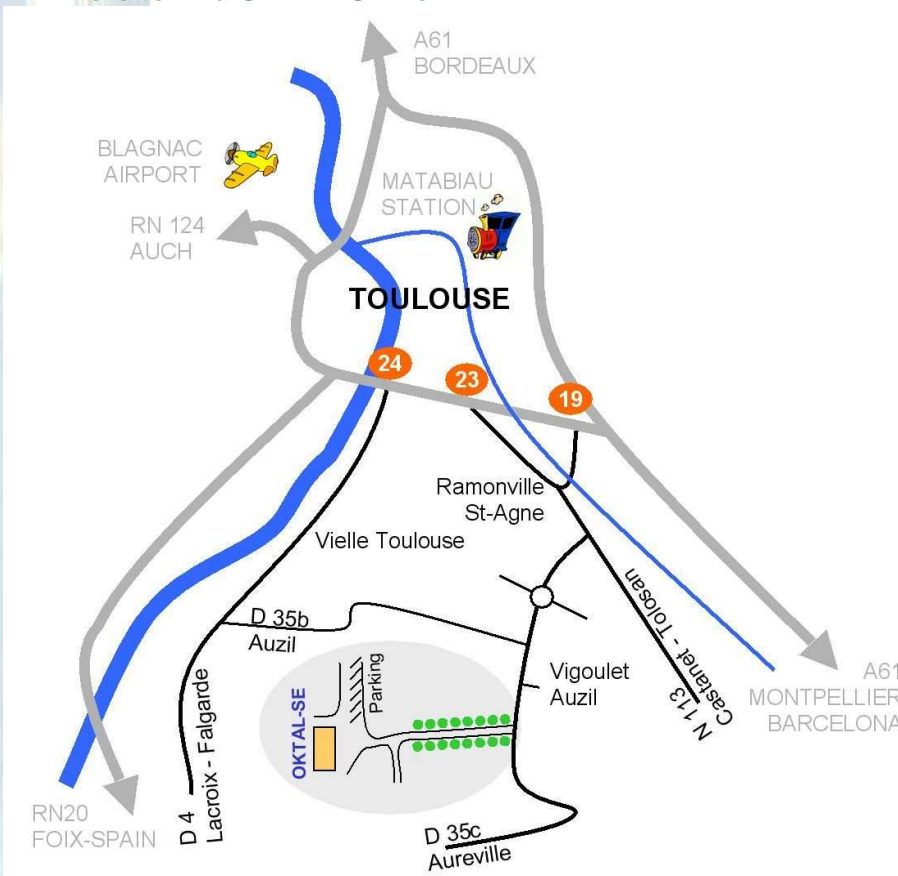

Where to find OKTAL-SE now

The new office of OKTAL-SE is located in the south of Toulouse and very easy to access from city center (15 km) or from the Blagnac airport (20 km).

The new official address is:

LAT: 43.505180°
LON: 1.454605°
ALT: 216.0m